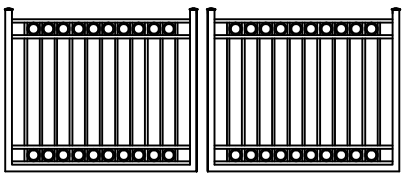

# SWEDGE LOCK ESTATE GATES

MODEL A  
STYLE STANDARD

MODEL A  
STYLE ARCHED

MODEL A  
STYLE ESTATE

MODEL A  
STYLE MUSTACHE

MODEL E  
STYLE STANDARD

MODEL E  
STYLE ARCHED

MODEL E  
STYLE ESTATE

MODEL E  
STYLE MUSTACHE

MODEL E  
STYLE STANDARD  
WITH RINGS

MODEL E  
STYLE ARCHED  
WITH RINGS

MODEL E  
STYLE ESTATE  
WITH RINGS

MODEL E  
STYLE MUSTACHE  
WITH RINGS

MODEL E  
STYLE STANDARD  
WITH DOGGIE PICKETS