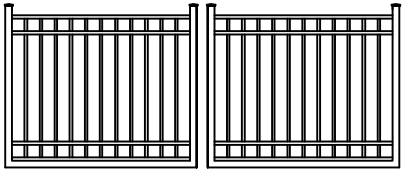

# SWEDGE LOCK ESTATE GATES

MODEL A  
STYLE STANDARD

MODEL A  
STYLE ARCHED

MODEL A  
STYLE ESTATE

MODEL A  
STYLE MUSTACHE

MODEL E  
STYLE STANDARD

MODEL E  
STYLE ARCHED

MODEL E  
STYLE ESTATE

MODEL E  
STYLE MUSTACHE

MODEL E  
STYLE STANDARD  
WITH RINGS

MODEL E  
STYLE ARCHED  
WITH RINGS

MODEL E  
STYLE ESTATE  
WITH RINGS

MODEL E  
STYLE MUSTACHE  
WITH RINGS

MODEL E  
STYLE STANDARD  
WITH DOGGIE PICKETS