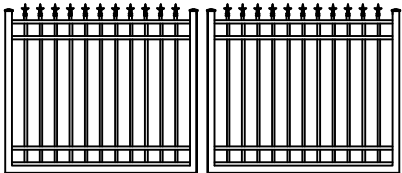

MODEL F
STYLE STANDARD